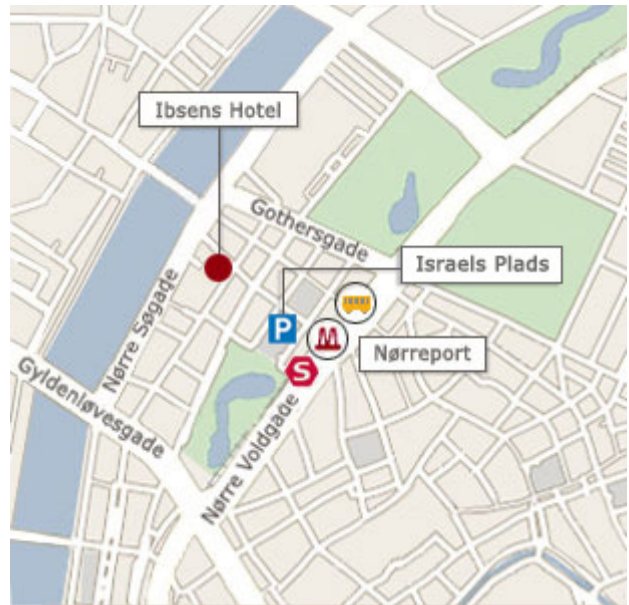

HOW TO GET TO BELLA CENTER FROM Brochner Hotels:

The metro station Norreport is 400 metres from Kong Arthur Hotel, 250 metres from Iblsen hotel and 800 metres from Fox hotel.

From **Norreport** take the M 1 line and get off at **Bella Center**.

The Brøchner Hotels