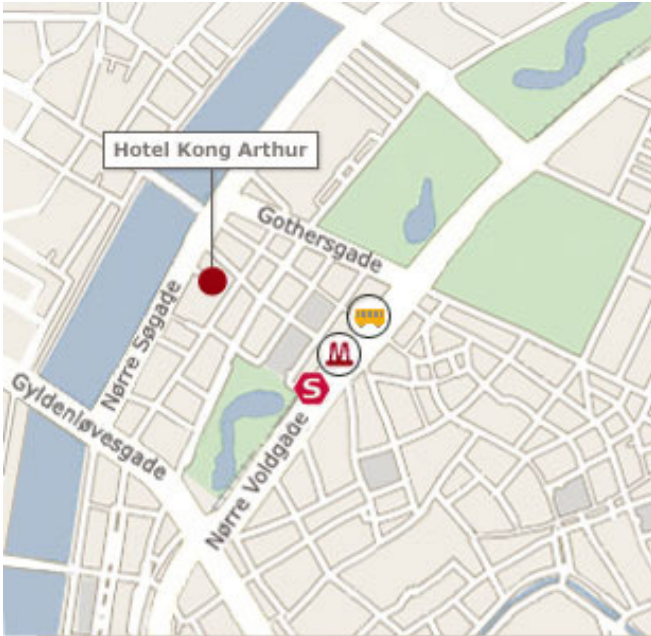

HOW TO GET TO BELLA CENTER FROM Brochner Hotels:

The metro station Norreport is 400 metres from Kong Arthur Hotel, 250 metres from Iblsen hotel and 800 metres from Fox hotel.

From **Norreport** take the M 1 line and get off at **Bella Center**.

The Brøchner Hotels